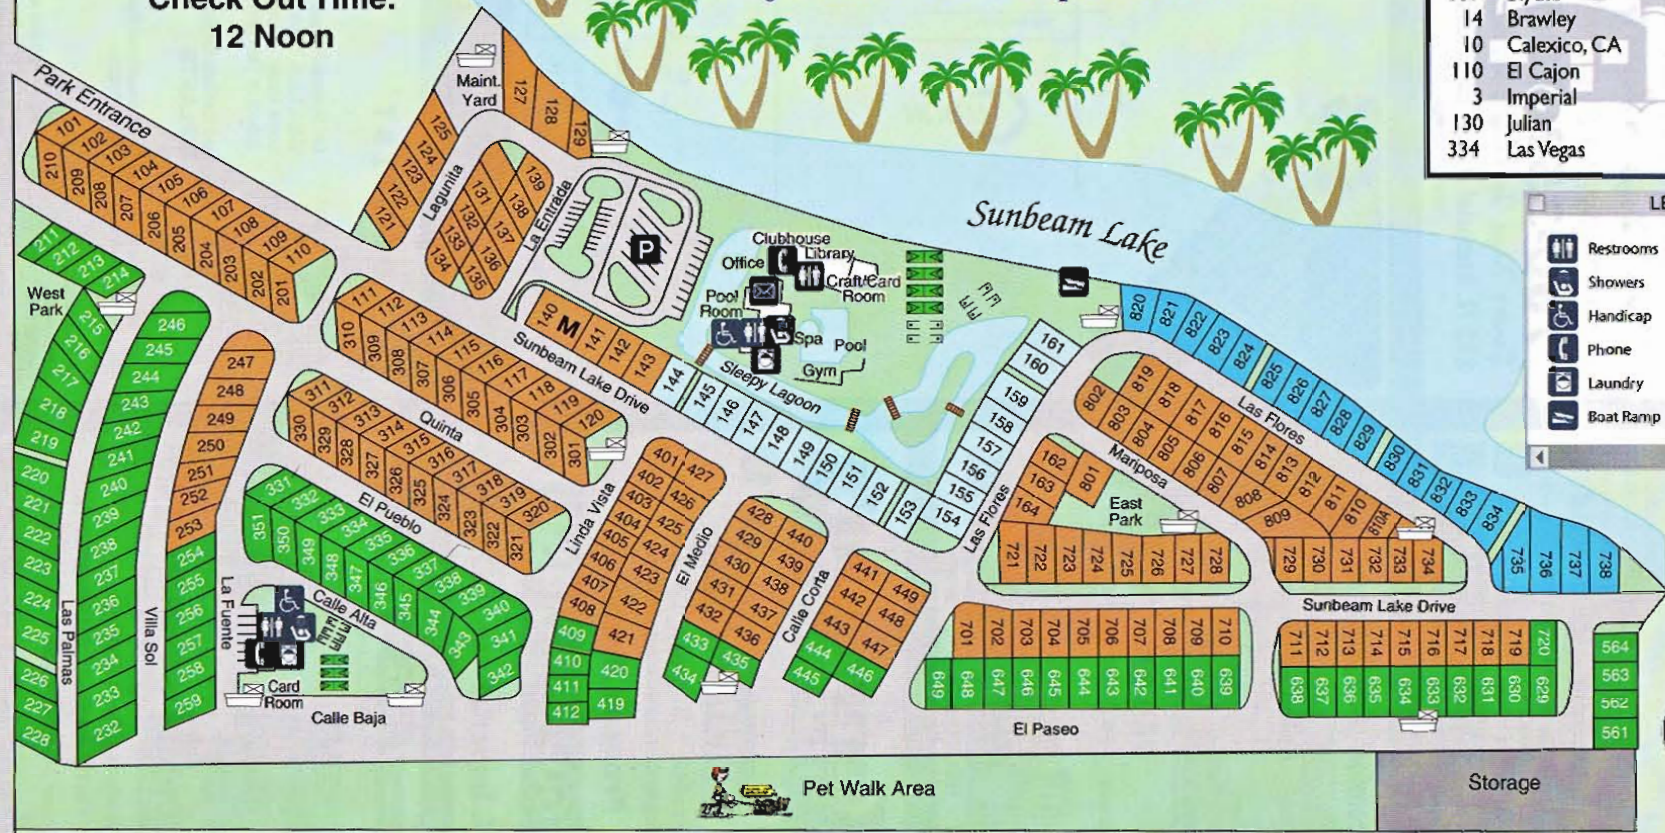

SUNBEAM LAKE RV RESORT

*Imperial Valley's Finest & Southern
California's Best Kept Secret!*

**IMPERIAL COUNTY'S
FINEST LAKE RV RESORT**

(760) 352-7154 or 1-800-900-7154 (In California)

**1716 West Sunbeam Lake Drive
El Centro, CA 92243 • Imperial County**

Fax: (760) 352-8992

*Come
Discover*

E-mail: info@sunbeamlake.com
Web: www.sunbeamlake.com

**Check Out Time:
12 Noon**

Mileage Chart From El Centro To...

60	Algodones, MX	234	Laughlin
95	Alpine	219	Los Angeles
109	Blythe	12	Mexicali, MX
14	Brawley	110	Palm Springs
10	Calexico, CA	245	Phoenix
110	El Cajon	117	San Diego
3	Imperial	132	San Felipe, MX
130	Julian	300	Tucson
334	Las Vegas	60	Yuma

LEGEND

**Speed
Limit
15
MPH**

All Rights Reserved ©